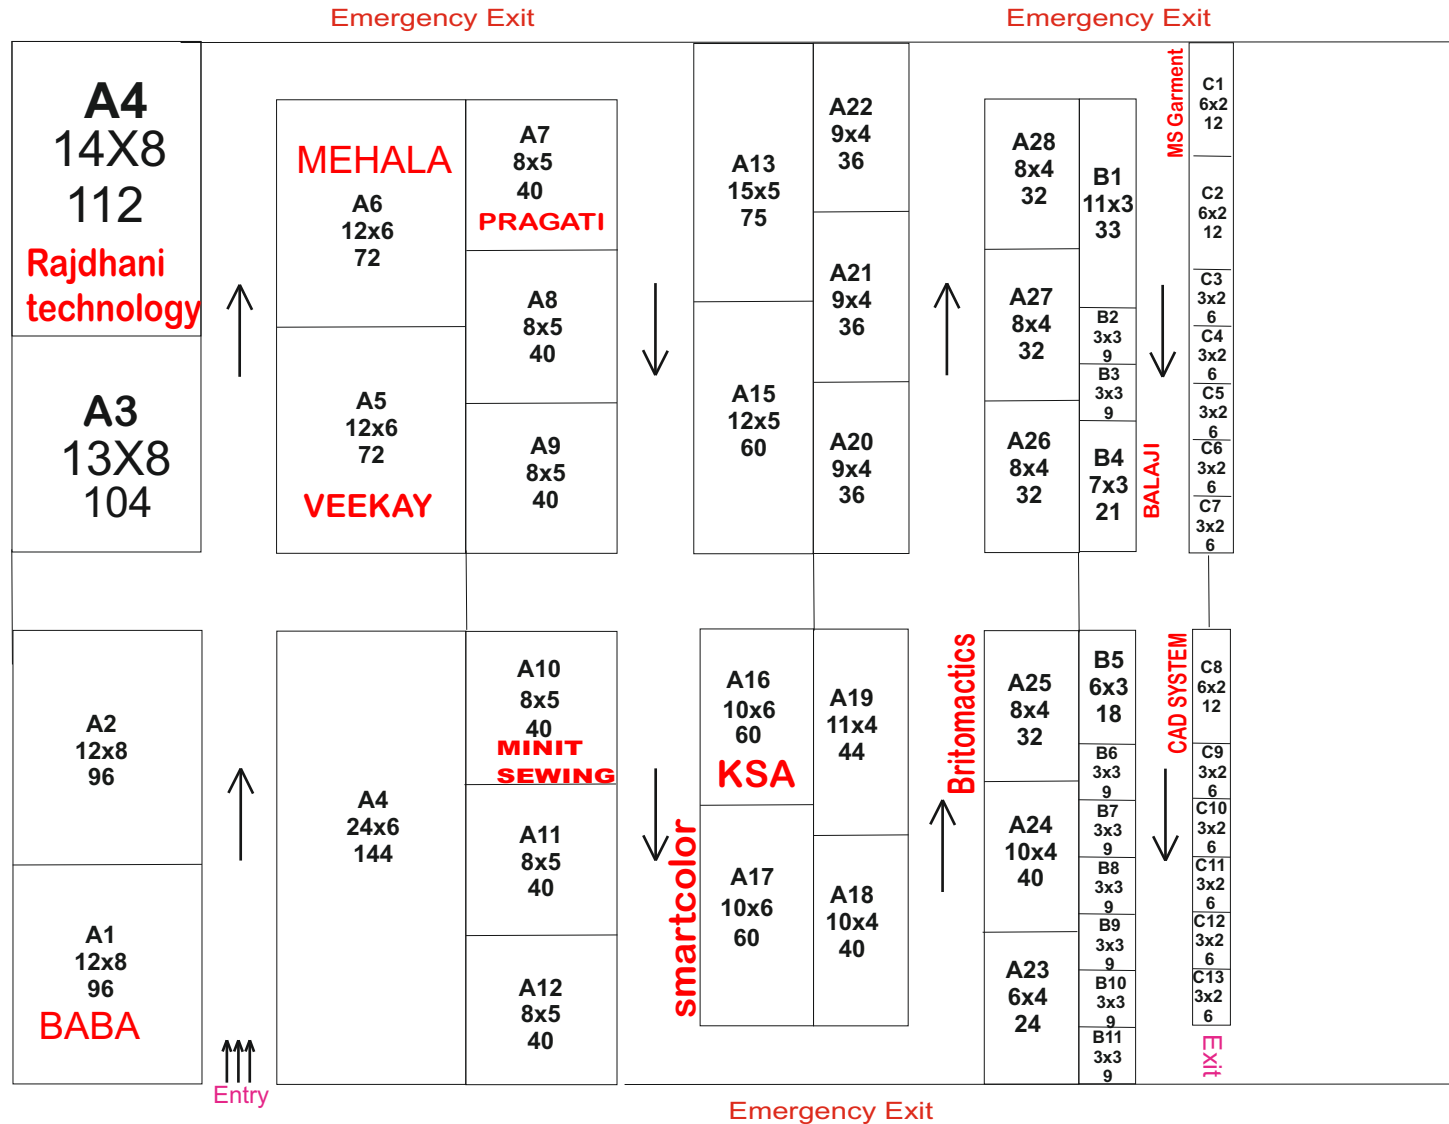

Floor Plan

Top: Stall Number

Centre: Stall Dimension in metre.

Bottom: Stall Size in sq mtr

Note: Organiser reserves the right to change the floor plan without prior notice

Organised by: